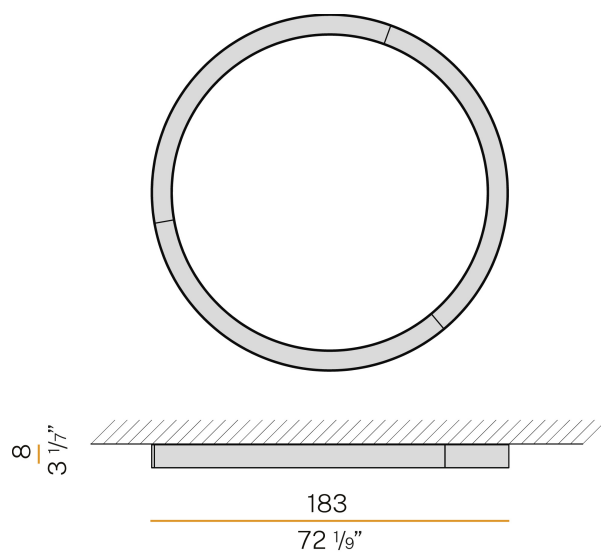

Technical drawing